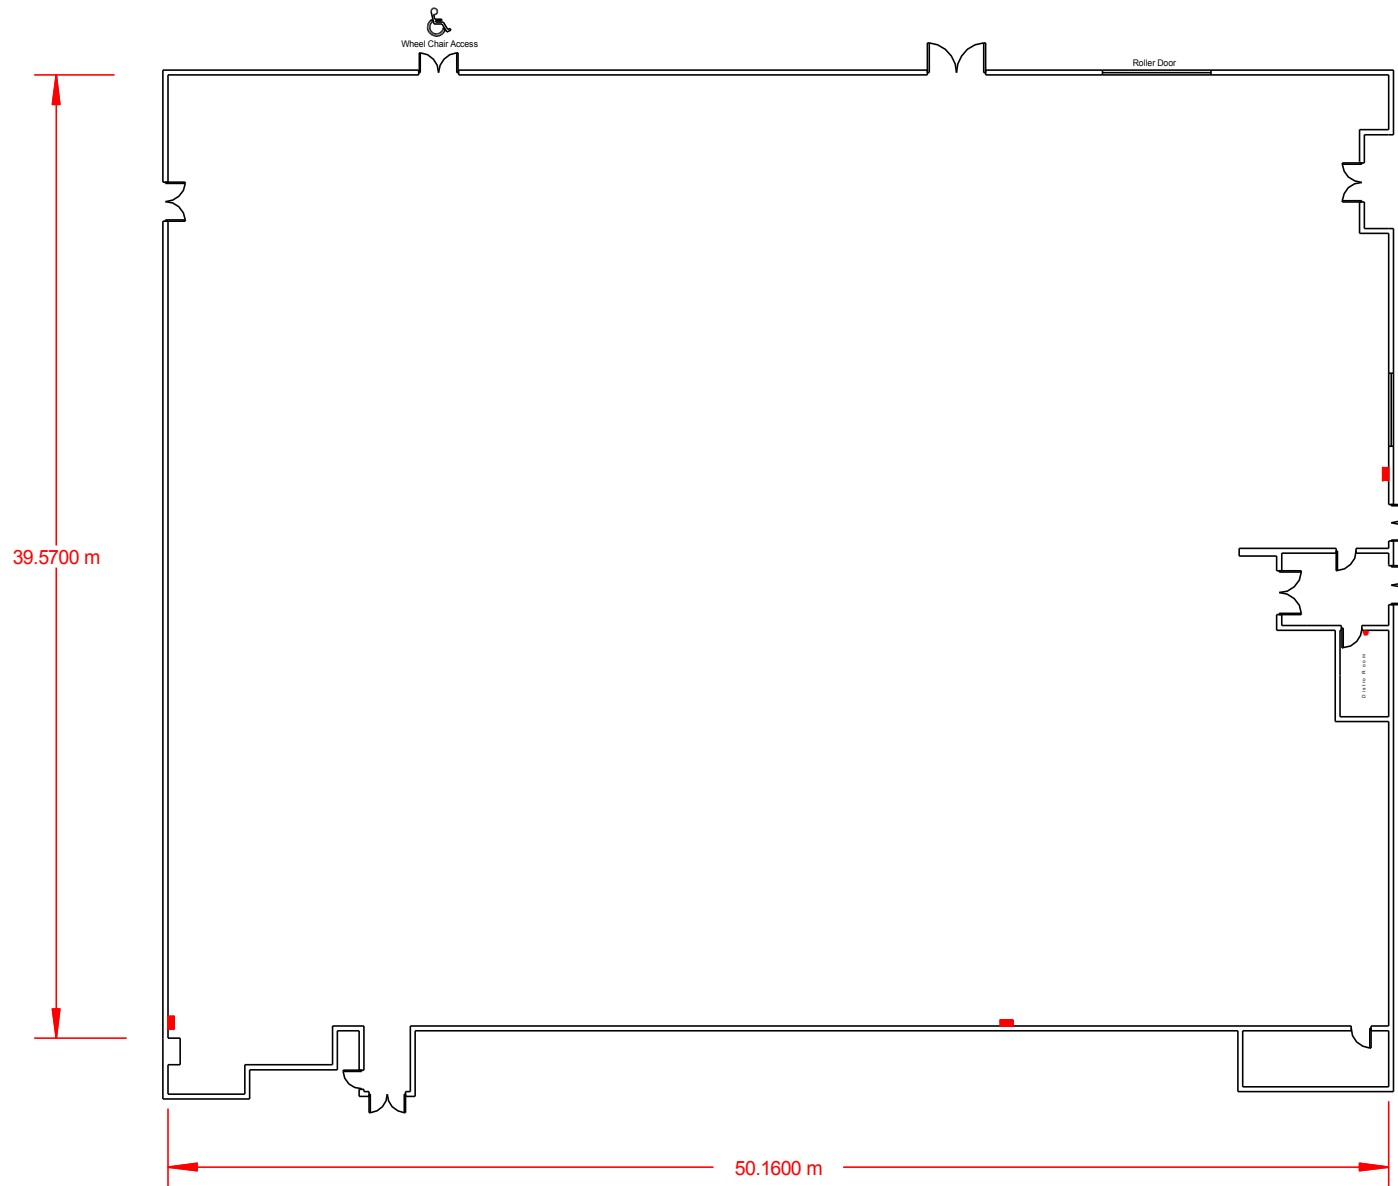

CLIENT		EVENT NAME		CONTACT DETAILS	
TECHNICAL DIRECTOR		JOB NO.	EVENT DATE	ROOM/VENUE NAME MA2000 - Life Convention Centre	
DRAWN BY	DRAWING DATE	NOTES			

LIFE.
lifenz.org
0800 LIFECENTRE www.lifenz.org